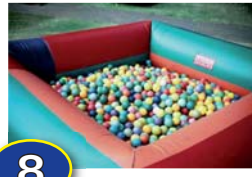

1

2

3

4

5

6

7

8

9

10

11

12

13

14

15

16

17

18

19

20

21

22

23

24

25

26

27

28

29

30

31

32

33

34

35

36

37

38

39

40

41

42

50

51

52

53

54

55

56

57

58

59

KIDZ FUN HIRE
EQUIPMENT RENTAL & SALES
TEL 031 2052074
FAX 0866 254134
rentals@tonymiller.co.za
www.tonymiller.co.za

TONY MILLER
PROMOTIONS
ESTABLISHED 1980